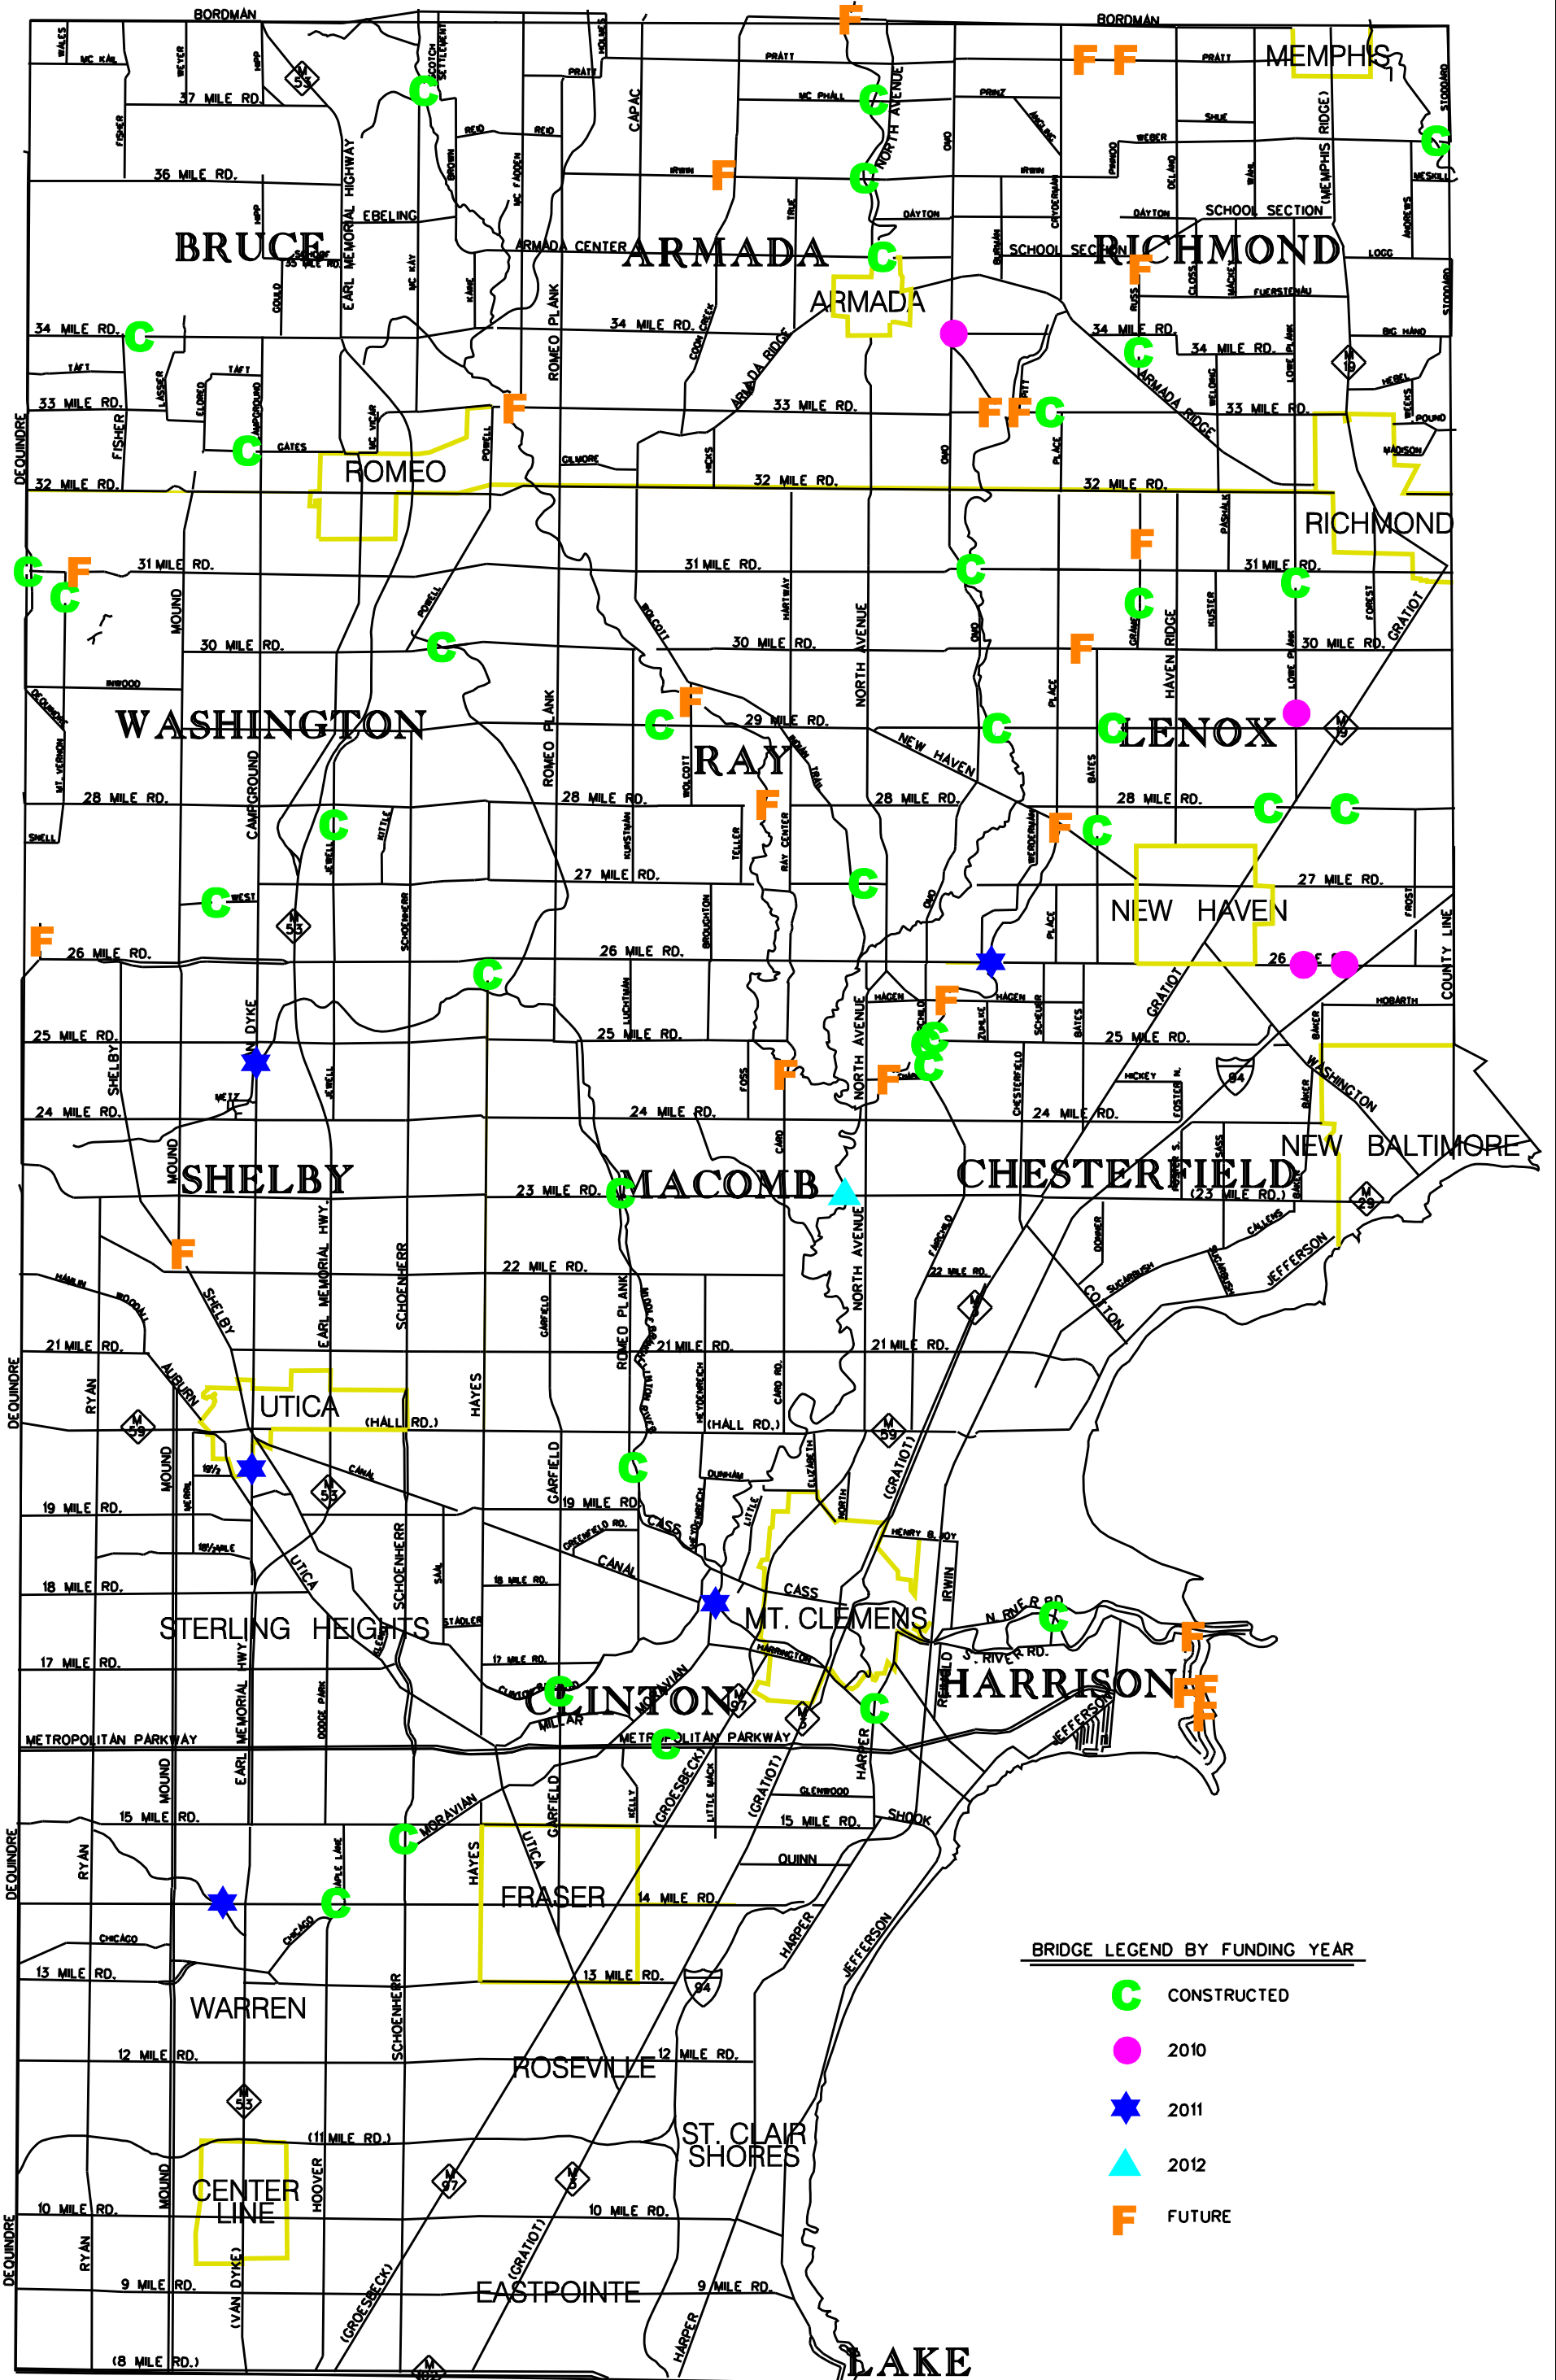

# MACOMB COUNTY BRIDGE PROGRAM

BRIDGE LEGEND BY FUNDING YEAR

- C CONSTRUCTED
- 2010
- ★ 2011
- ▲ 2012
- F FUTURE